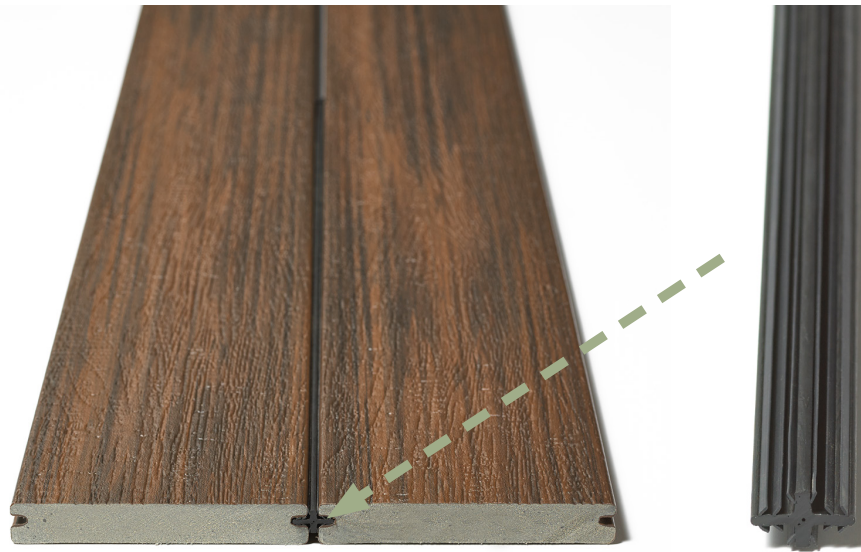

NOW IN STOCK

DEXERDRY®

ADD **EVEN MORE** OUTDOOR LIVING SPACE BELOW YOUR DECK

Create a tight seal with easy-to-install inserts that fit between boards and act like gutters. Dexerdry keeps everything below your deck dry, is easy to maintain and works with all **Wolf Perspective Decking** collections - Terrace and Captiva Plus.

- More usable outdoor living space
- Easy to install and maintain
- Economical
- Made in the USA of recycled, environmentally friendly materials
- Power wash up to 3000 psi
- Designed for the rain, sun and elements
- Available in 12', 16' and 20' lengths

NOTE:

- Wolf recommends decks be pitched 1/8" per foot
- Dexerdry is not a fastening system and must be used in conjunction with face screws or Cortex

KITCHEN & BATH | OUTDOOR LIVING | BUILDING PRODUCTS