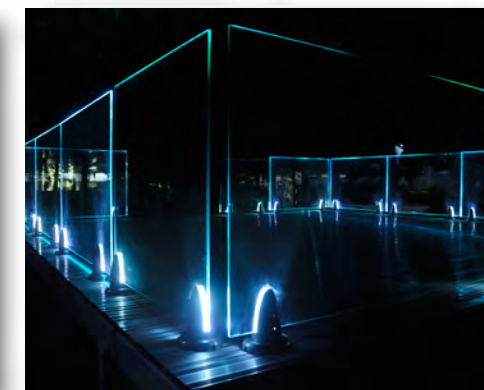

Powered LED bases and crystal clear tempered glass, provide the perfect evening ambiance.

Bases LED con alimentación y vidrios templados súper transparentes crean un ambiente perfecto para el anochecer.