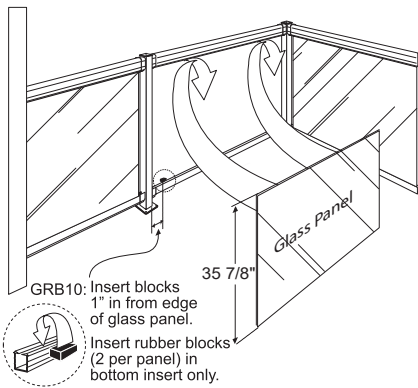

Tempered Glass Regal Ideas Aluminum Railing System

Transform your deck with and open your view with Regal Ideas Tempered Glass Railing system!

- The clear tempered panels won't distract from your view, and will make your deck space feel larger
- Easy 1-2-3 installation with beautiful results
- Strong, aesthetically pleasing and maintenance free system
- 1/4" (6mm) thick tempered glass conforms to code specifications in US and Canada
- Enjoy your deck at night with Regal Ideas LED lighting system!
- Give a custom finished look to your existing wood railings by installing Regal Ideas Glass Mounting Track and Tempered Glass panels
- Tempered Glass available from 6" to 66" widths in 3 inch increments.

EASY 1-2-3 Step Tempered Glass Installation System

STEP 1: Install Posts

STEP 2: Install Top & Bottom Rails

STEP 3: Install Tempered Glass

TEMPERED GLASS OPTIONS:

A - (CTG) CLEAR GLASS PANELS

Available Tempered Glass Sizes:
6" to 66" wide (Available in 3" increments)

B - (CDG6) HORIZONTAL 7 1/4" GLASS PANELS

- c/w spacers and glass gaskets that are LED compatible

C - (CAG6) STAIR ANGLED 6" GLASS PANELS

- Designed for 35 degree stairs (+/- 2 degrees)

Glass Insert for Tempered Glass (2pcs)

MODEL: GVIL

- Required for the installation of glass panels.
- To be installed in top and bottom rails prior to glass installation
- 69" in length.

(1 set) UPC: 777642100299

Rubber Blocks

MODEL: GRB-10

- Required for the installation of glass panels.
- 10pcs/pkg.